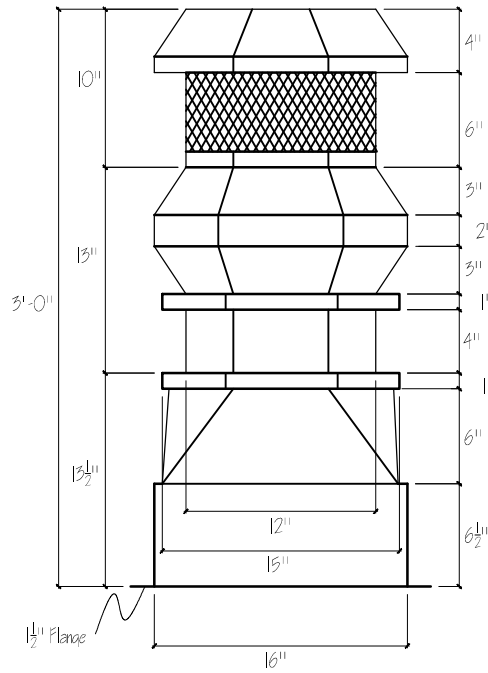

Front View

Side View

SIGNATURE:

DATE:

**OLD WORLD DISTRIBUTORS, INC.**

Part No.: Baltic Chimney Pot 3' x 16" x 20"

Available Materials:

16 oz. Copper  
16 oz Lead Coated Copper

Notes:

22 ga Expanded Metal Mesh  
Available in Vented or Unvented  
Vented option comes with stainless steel interior sleeve