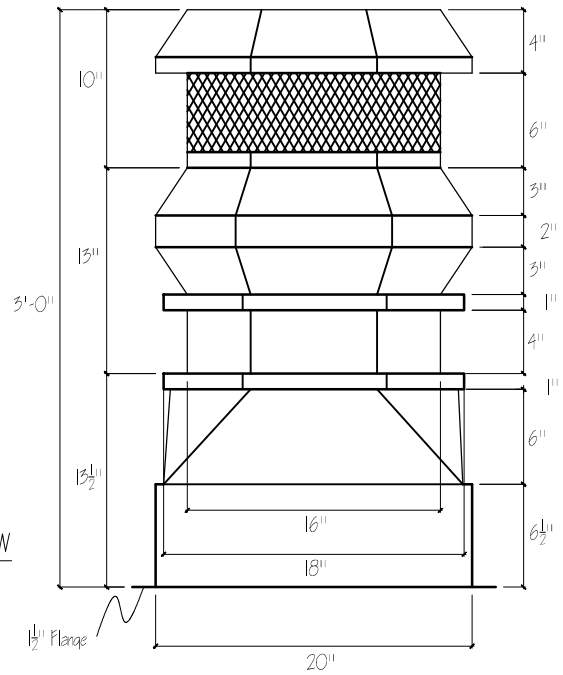

Front View

Side View

SIGNATURE:

DATE:

**OLD WORLD DISTRIBUTORS, INC.**

Part No.: Baltic Chimney Pot 3' x 16" x 20"

Available Materials:

16 oz. Copper  
16 oz Lead Coated Copper

Notes:

22 ga Expanded Metal Mesh  
Available in Vented or Unvented  
Vented option comes with stainless steel interior sleeve